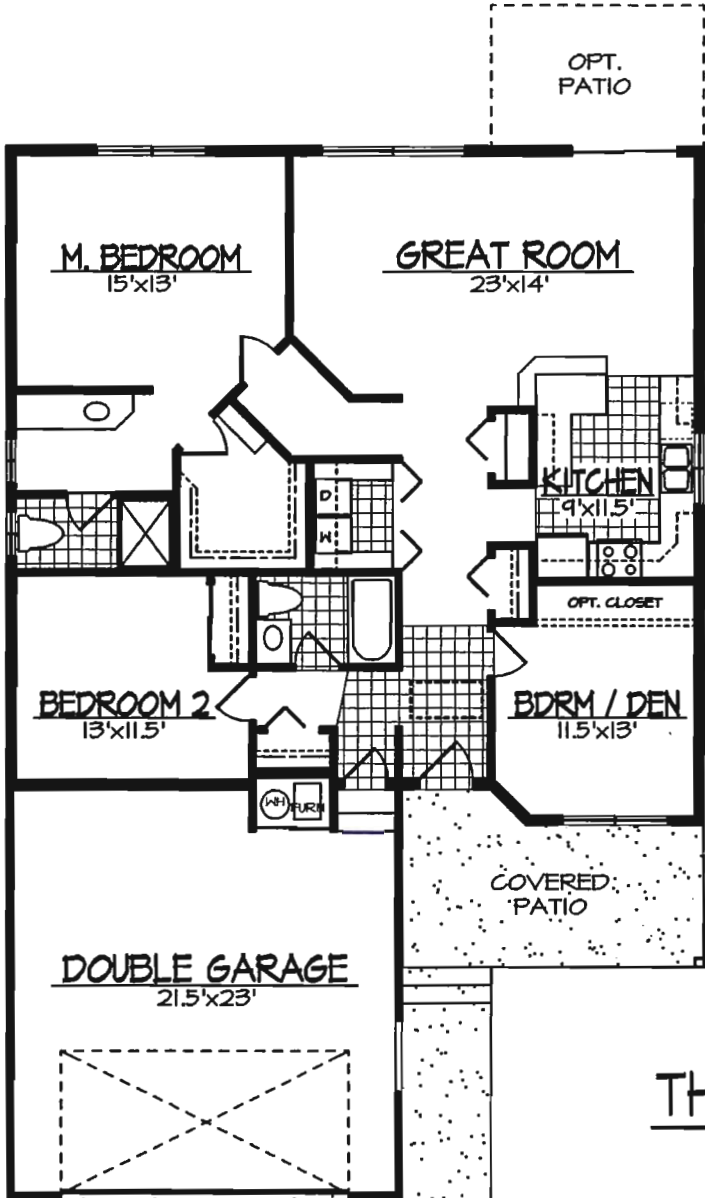

EBORALL CONSTRUCTION, INC. / Leisure Park

THE WOODGLENN
1422 SQ. FT.

FLOOR PLANS AND ELEVATIONS ARE ARTIST CONCEPTIONS AND ARE NOT INTENDED TO SHOW SPECIFIC DETAIL. SQUARE FOOTAGE IS APPROXIMATE AND ROOM SIZES MAY VARY SLIGHTLY. OPTIONS ARE SUBJECT TO CHANGE WITHOUT NOTICE.