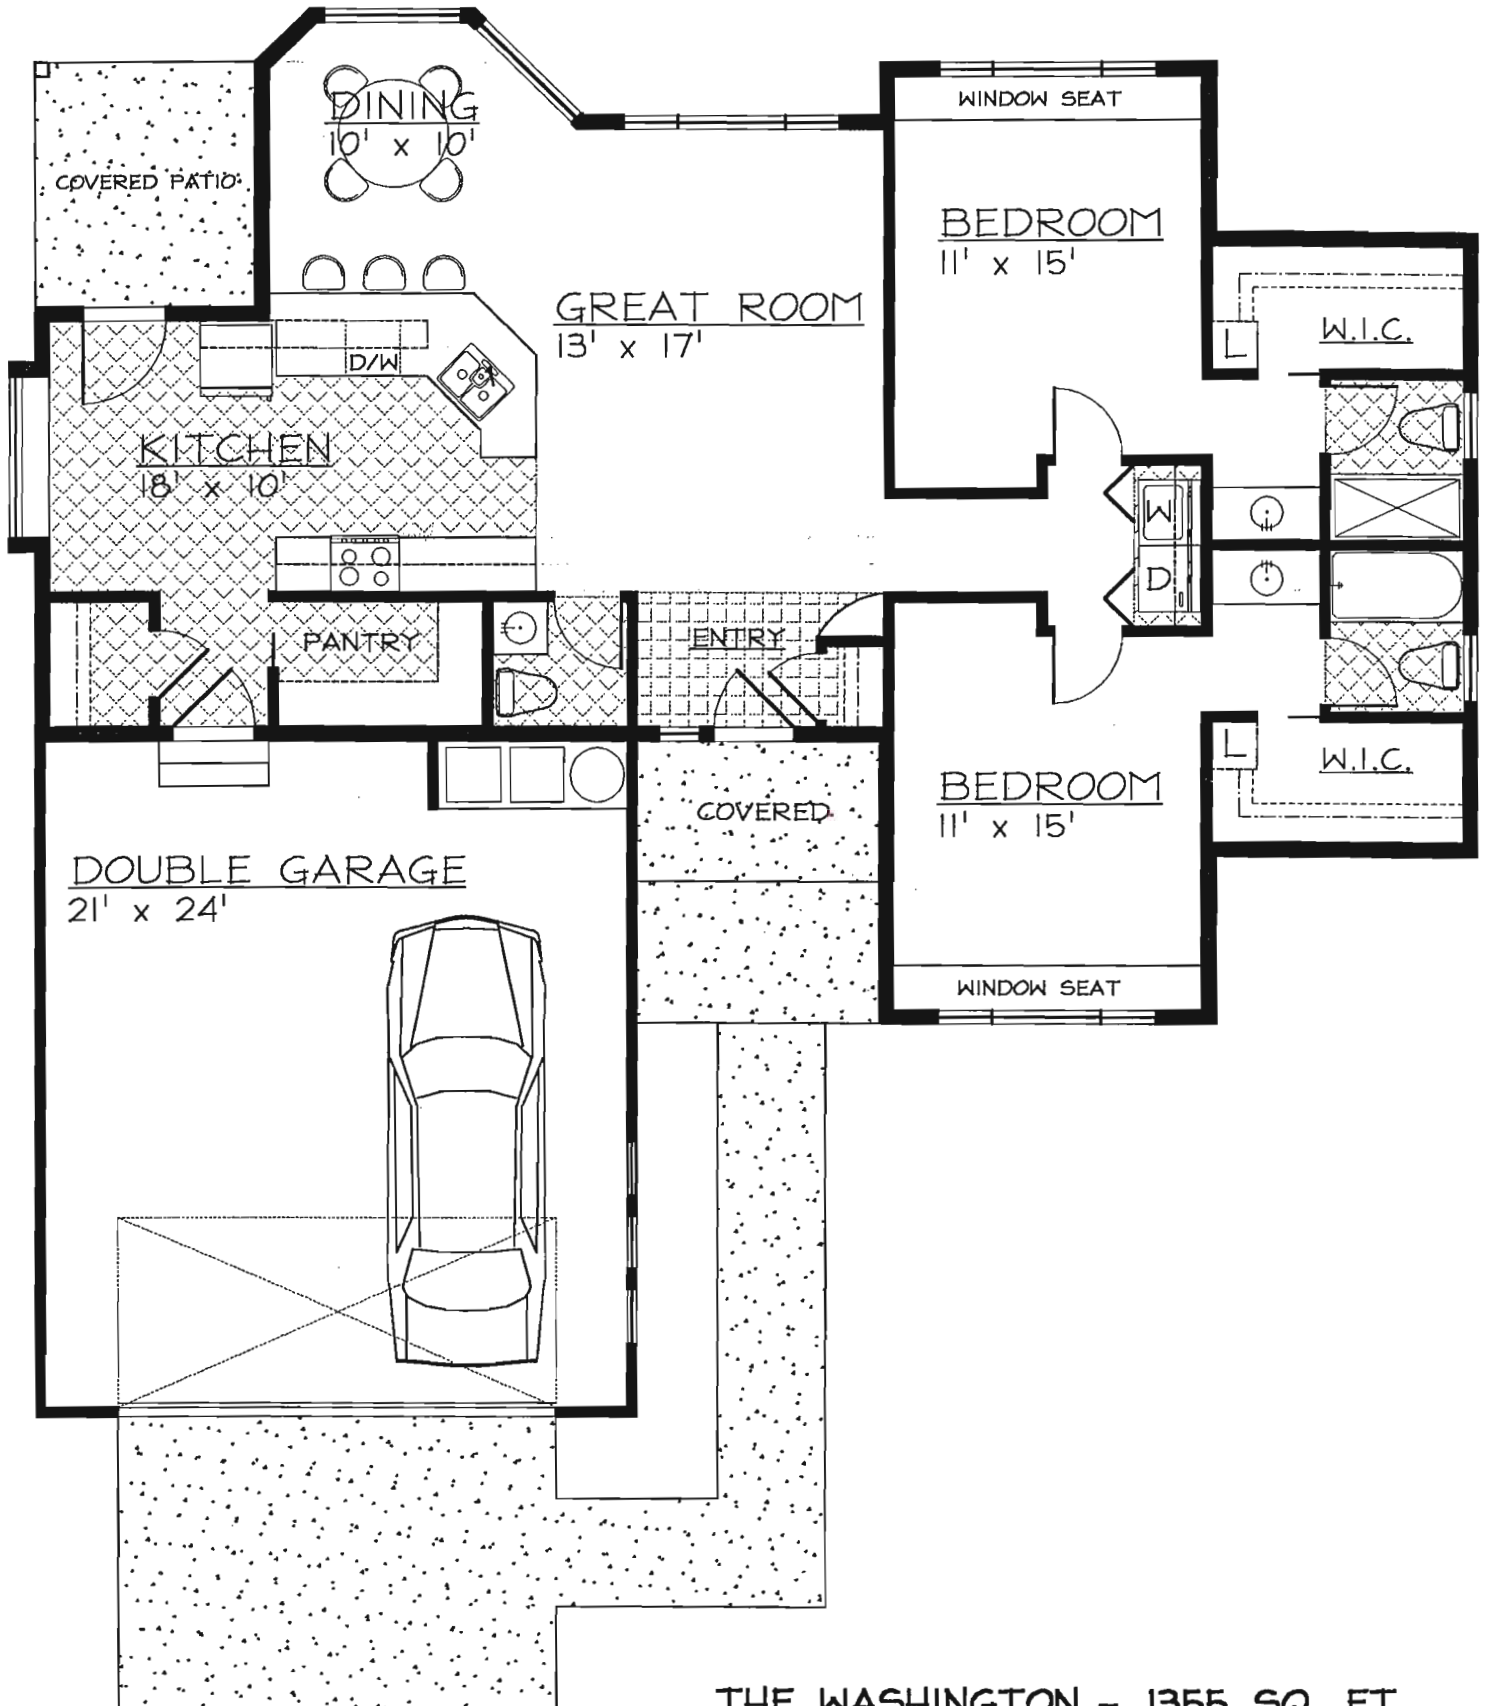

EBORALL CONSTRUCTION, INC. / *Leisure Park*

THE WASHINGTON - 1355 SQ. FT.