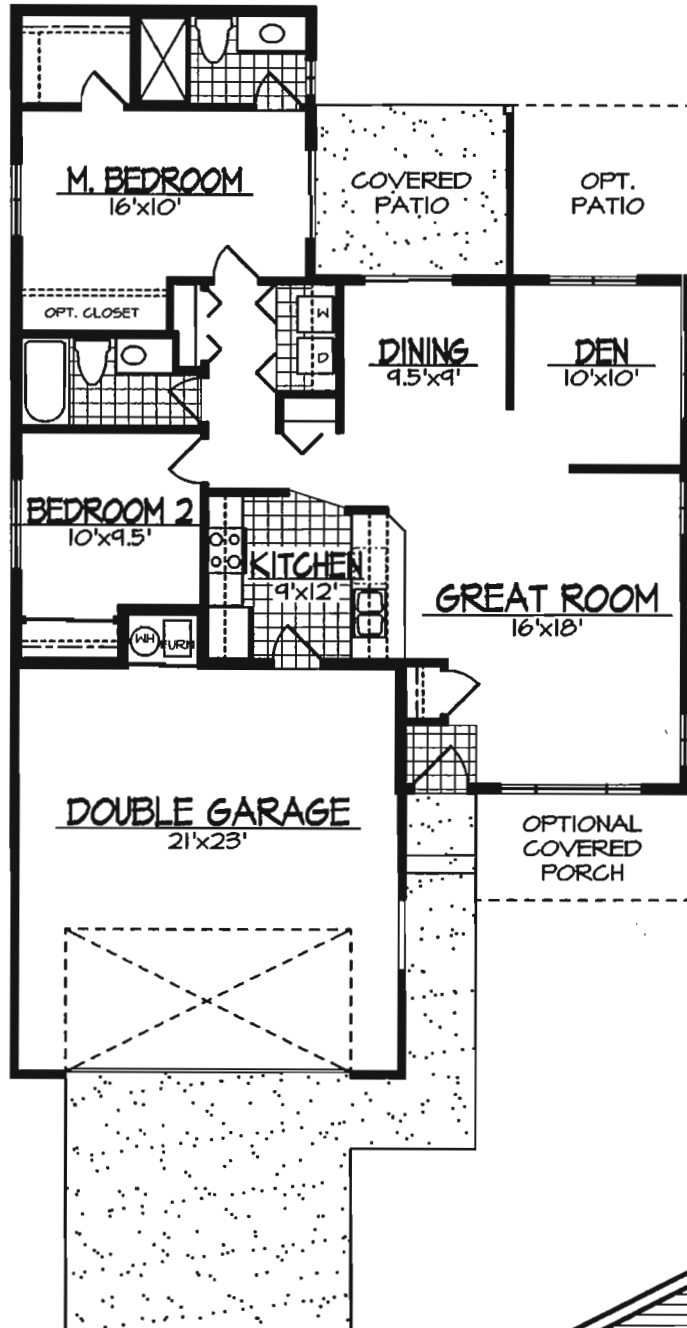

EBORALL CONSTRUCTION, INC. / Leisure Park

THE SINCLAIR

1195 SQ. FT.

FLOOR PLANS AND ELEVATIONS ARE ARTIST CONCEPTIONS AND ARE NOT INTENDED TO SHOW SPECIFIC DETAIL. SQUARE FOOTAGE IS APPROXIMATE AND ROOM SIZES MAY VARY SLIGHTLY. OPTIONS ARE SUBJECT TO CHANGE WITHOUT NOTICE.