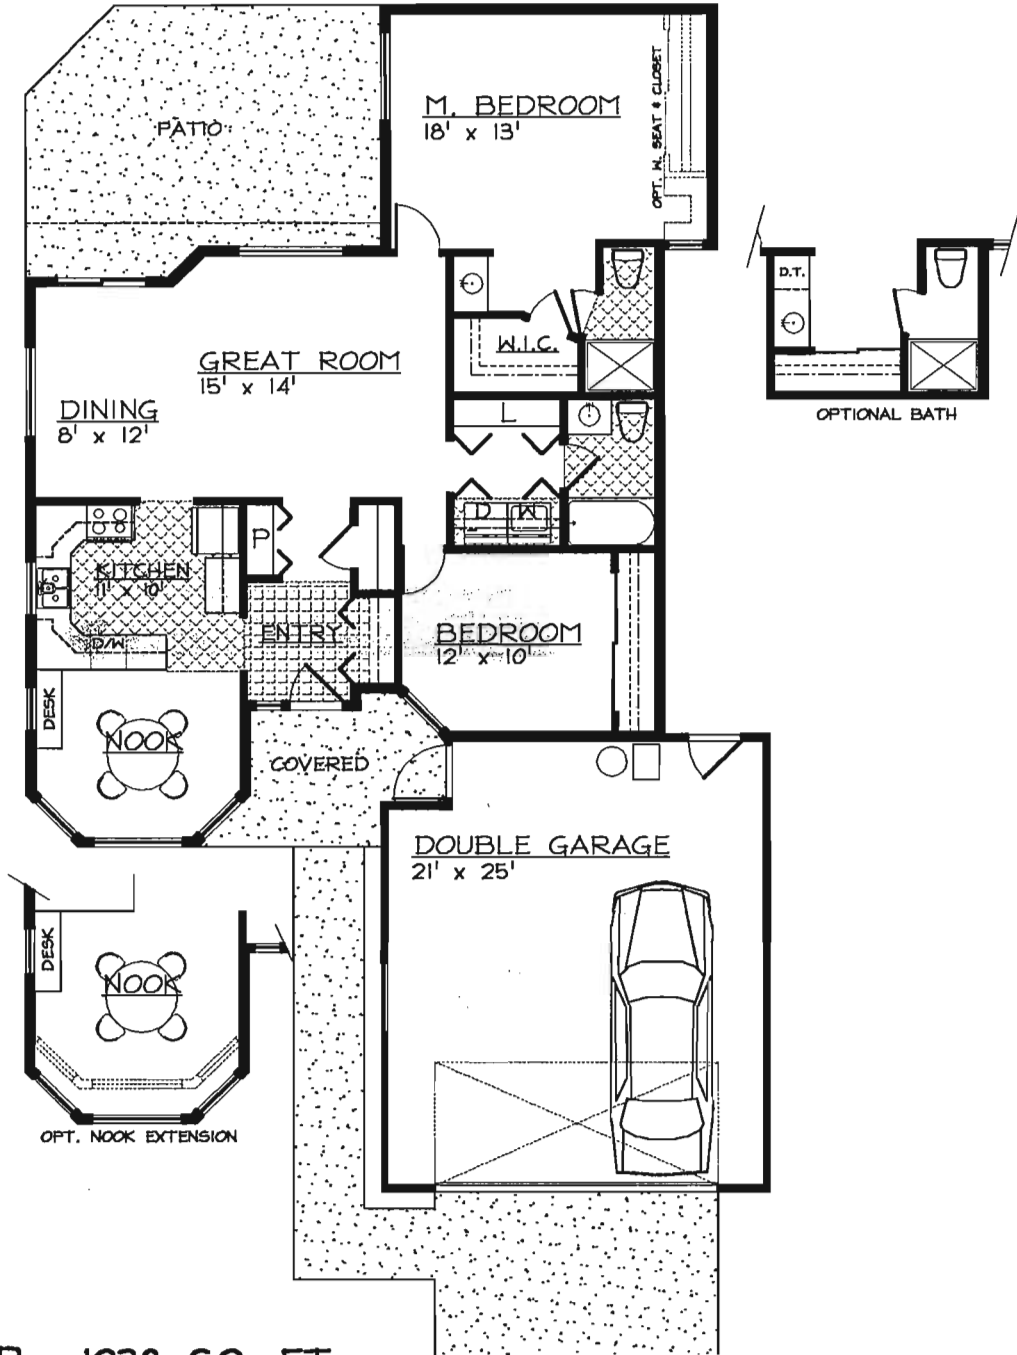

# EBORALL CONSTRUCTION, INC./Leisure Park

THE MONTCLAIR - 1238 SQ. FT.

FLOOR PLANS AND ELEVATIONS ARE ARTIST CONCEPTIONS AND ARE NOT INTENDED TO SHOW SPECIFIC DETAIL. SQUARE FOOTAGE IS APPROXIMATE AND ROOM SIZES MAY VARY SLIGHTLY. OPTIONS ARE SUBJECT TO CHANGE WITHOUT NOTICE.