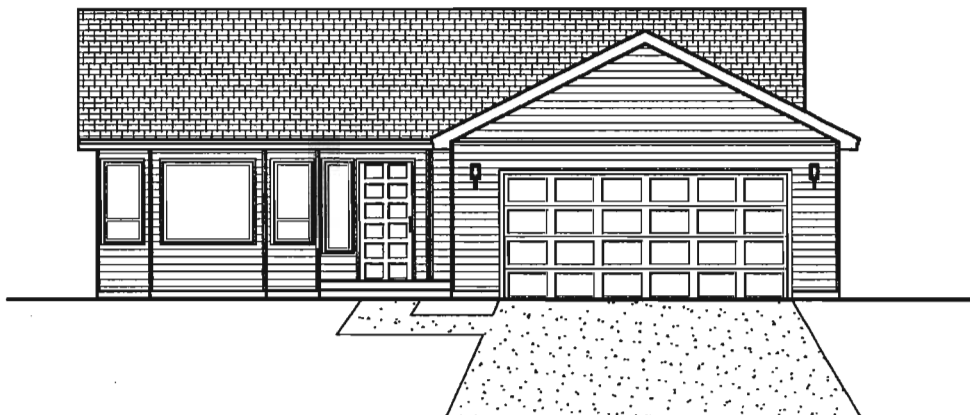

# EBORALL CONSTRUCTION, INC./Leisure Park

THE MONTCLAIR - 1238 SQ. FT.

FLOOR PLANS AND ELEVATIONS ARE ARTIST CONCEPTIONS AND ARE NOT INTENDED TO SHOW SPECIFIC DETAIL. SQUARE FOOTAGE IS APPROXIMATE AND ROOM SIZES MAY VARY SLIGHTLY. OPTIONS ARE SUBJECT TO CHANGE WITHOUT NOTICE.