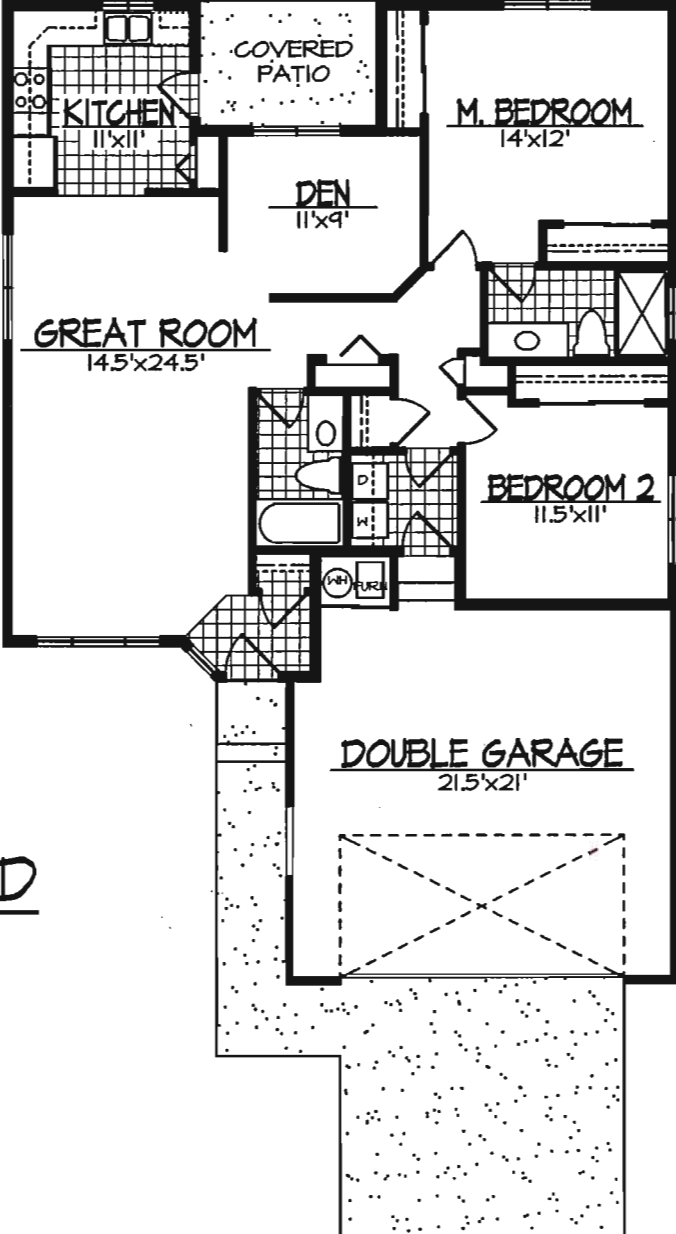

EBORALL CONSTRUCTION, INC. / Leisure Park

THE MANSFIELD
1248 SQ. FT.

FLOOR PLANS AND ELEVATIONS ARE ARTIST CONCEPTIONS AND ARE NOT INTENDED TO SHOW SPECIFIC DETAIL. SQUARE FOOTAGE IS APPROXIMATE AND ROOM SIZES MAY VARY SLIGHTLY. OPTIONS ARE SUBJECT TO CHANGE WITHOUT NOTICE.